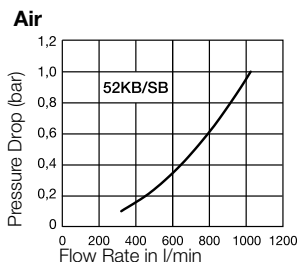

50 bar

Material

Coupling: Brass / Steel nickel plated
Plug: Steel nickel plated
Seal: NBR

Coupling: Brass / Steel nickel plated
Plug: Brass / Steel nickel plated
Seals: NBR

Technical Description

Connecting Force 0 bar: 60 N
Connecting Force 6 bar: 120 N

Connecting Force 0 bar: 65 N
Connecting Force 6 bar: 135 N

Interchangeability (KA only)

- Walther LP006

Flow diagrams

Couplings – with valve

Series 52KB

	Connection A	HEX mm	L mm	L1 mm	D mm	Part Number
 Male Thread	G 1/4	22	62	9	25	52KBAW13SPN
	G 3/8	22	62	9	25	52KBAW17SPN
	G 1/2	22	65	12	25	52KBAW21SPN
 Female Thread	G 1/4	22	62	10	25	52KBIW13SPN
	G 3/8	22	60	10	25	52KBIW17SPN
	G 1/2	22	65	13	25	52KBIW21SPN
 Hose Barb	9 mm	21	80	25	25	52KBTf09SPN