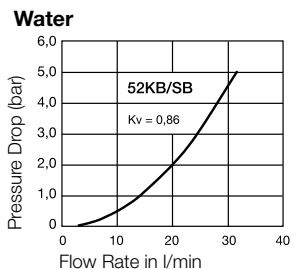

Flow diagrams