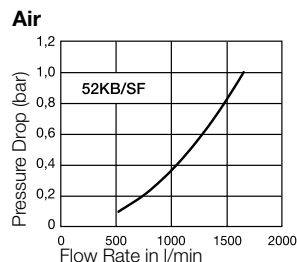

50 bar

Material

Coupling: Brass / Steel nickel plated
Plug: Steel nickel plated
Seal: NBR

Coupling: Brass / Steel nickel plated
Plug: Brass / Steel nickel plated
Seals: NBR

Technical Description

Connecting Force 0 bar: 60 N
Connecting Force 6 bar: 120 N

Connecting Force 0 bar: 65 N
Connecting Force 6 bar: 135 N

Interchangeability (KA only)

- Walther LP006

Flow diagrams

Couplings – with valve

Series 52KB

	Connection A	HEX mm	L mm	L1 mm	D mm	Part Number
 Male Thread	G 1/4	22	62	9	25	52KBAW13SPN
	G 3/8	22	62	9	25	52KBAW17SPN
	G 1/2	22	65	12	25	52KBAW21SPN
 Female Thread	G 1/4	22	62	10	25	52KBIW13SPN
	G 3/8	22	60	10	25	52KBIW17SPN
	G 1/2	22	65	13	25	52KBIW21SPN
 Hose Barb	9 mm	21	80	25	25	52KBTf09SPN